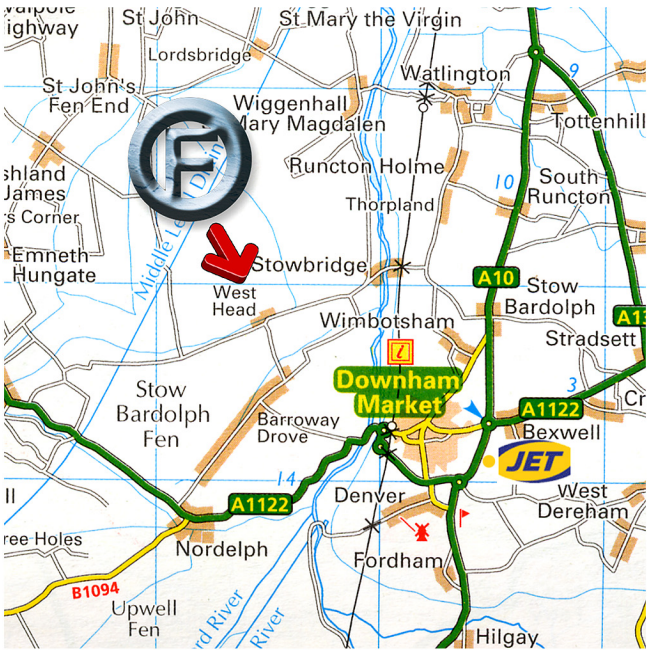

DIRECTIONS (start point - the forecourt of JET Petrol station on the A10 at Downham Market)
 (As marked on map below)

Turn left/south on to A10, after 1/4 mile you reach a roundabout. Turn right - signed Wisbech A1122. Follow for 1 mile, at next roundabout turn right. After 1/4 mile turn left at mini roundabout and proceed over two river bridges. Immediately after 2nd river bridge - turn right signed Barroway Drive. Follow this back road for 1 mile until you T junction. At T junction turn right and follow road for 1/4 mile. Follow the road around a sharp left bend and continue for 1 mile. West Head Farm directly in front of you at next junction. Follow signs for parking.